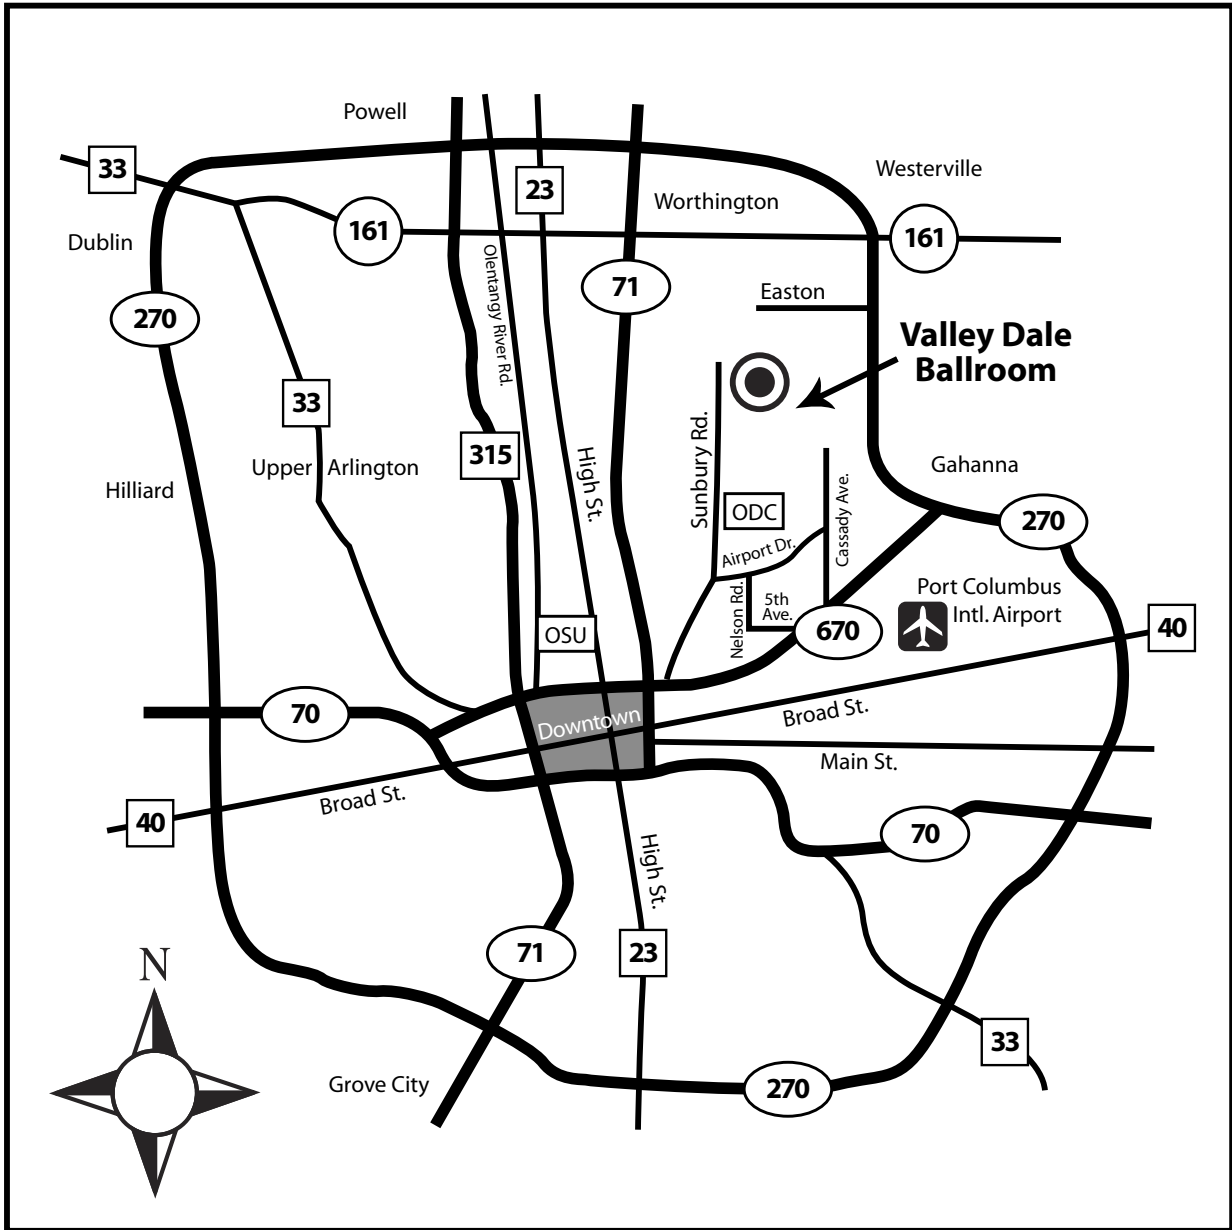

Valley Dale Ballroom

From I-270

Take I-670 West to Cassady Ave.
Go through the stop light. You will now be on Airport Drive.
Take Airport Drive to Sunbury Road then turn right. Valley Dale will be on the right just past Ohio Dominican University.

From I-71

Take I-670 East towards Columbus Airport. Exit I-670 at 5th Ave.
Turn left onto 5th Ave., then right at Nelson Rd.
Nelson Rd. will deadend into Airport Dr., make a left at the traffic light.
Next light is Sunbury Rd. and turn right.
Valley Dale will be on the right just past Ohio Dominican University.